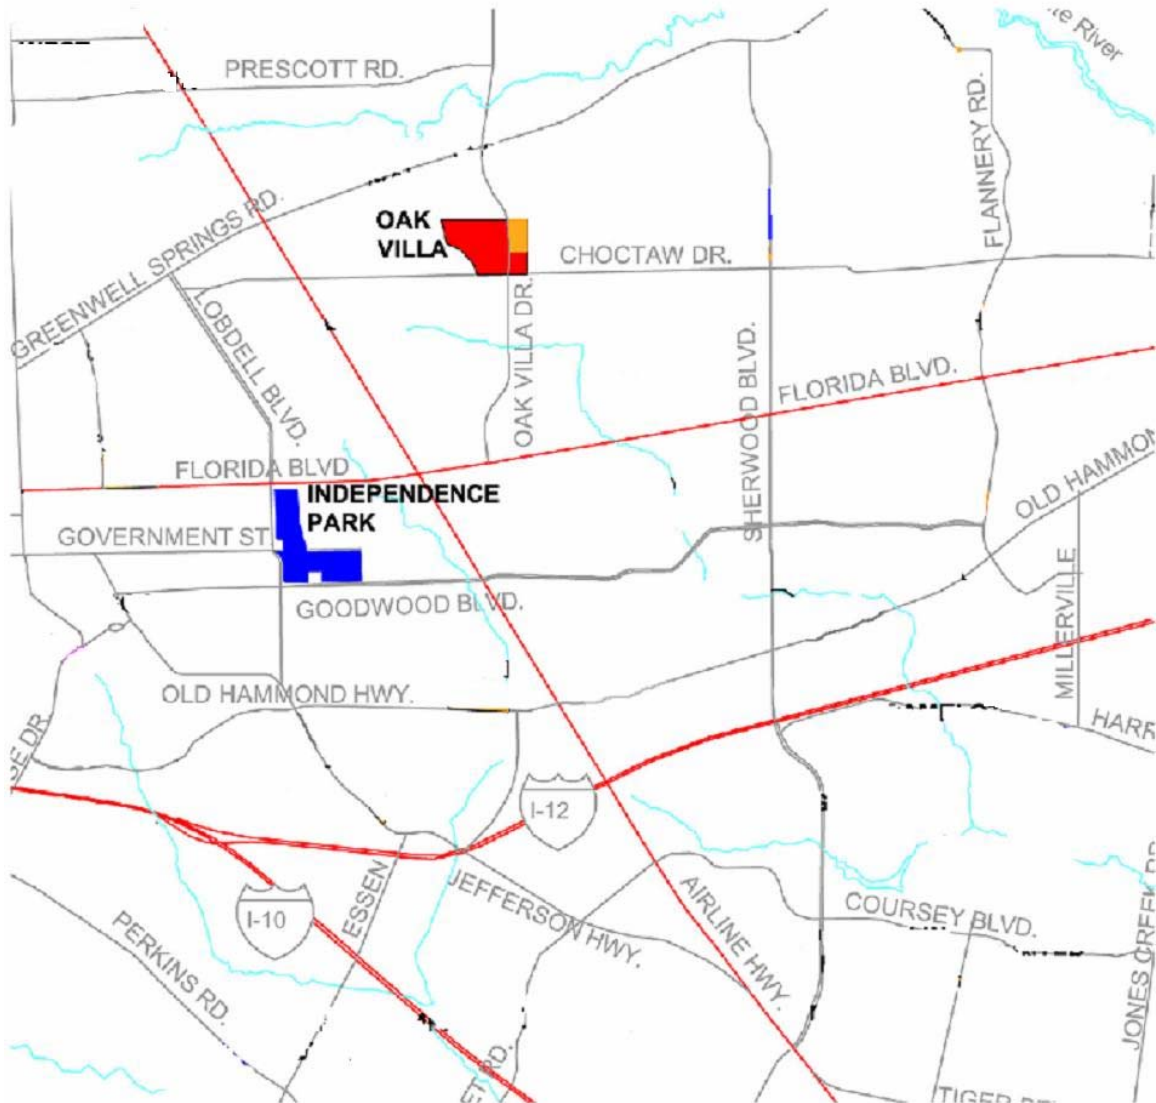

# OAK VILLA MAP

BREC's Oak Villa Softball Complex is located at the corner of Choctaw Drive and Oak Villa Blvd. It is accessible from Interstates 10 and 12 via Airline Highway (US Highway 61).

BREC's Independence Park is located between Goodwood Blvd. and Florida Blvd. It is accessible via Airline Highway (US Highway 61).